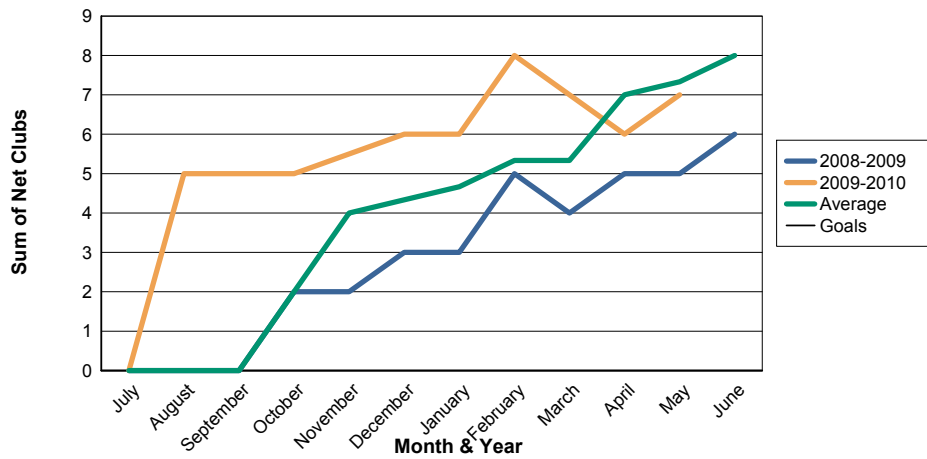

Sum of Net Clubs/ Month & Year

For District 324D6