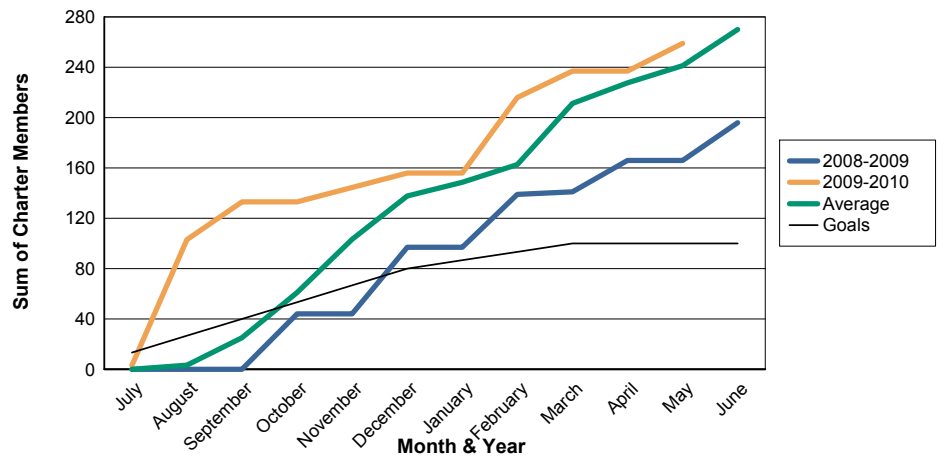

Sum of Charter Members/ Month & Year

For District 324D6