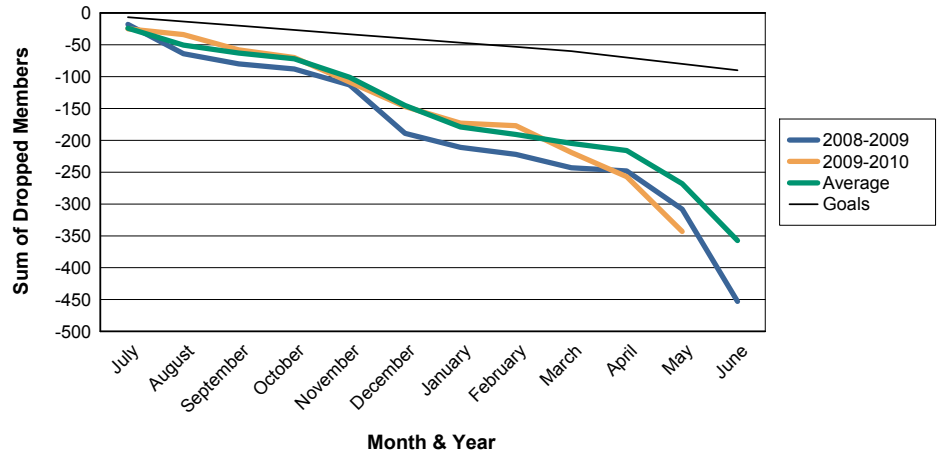

Sum of Dropped Members/ Month & Year

For District 324D6