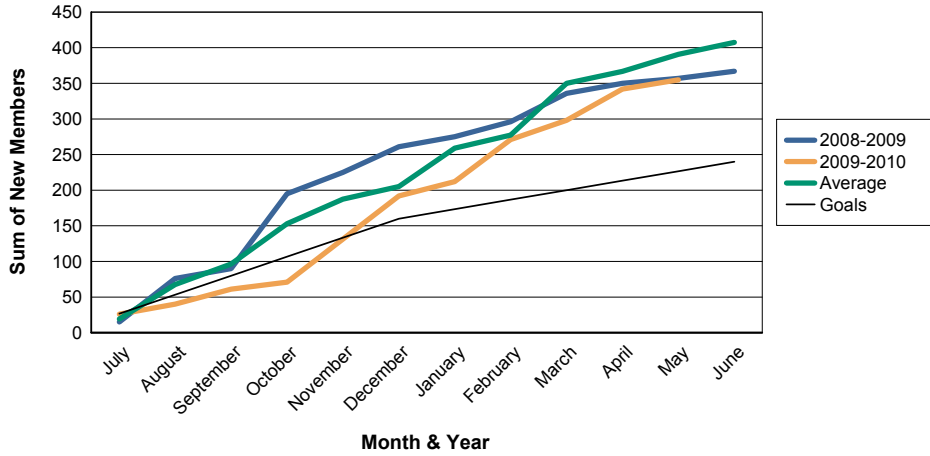

For District 324D6

Sum of Charter Members/ Month & Year

For District 324D6

3 Year Comparisons for GMT Constitutional Area 6

By GMT District

As of May 2010

Sum of New Members/ Month & Year

For District 324D6