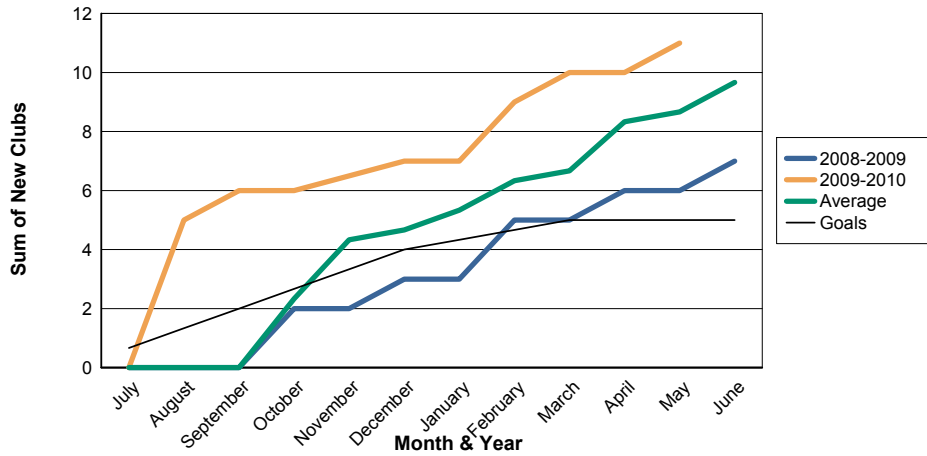

3 Year Comparisons for GMT Constitutional Area 6

By GMT District

As of May 2010

Sum of New Clubs/ Month & Year

For District 324D6

Sum of Dropped Clubs/ Month & Year

For District 324D6

Sum of Net Clubs/ Month & Year