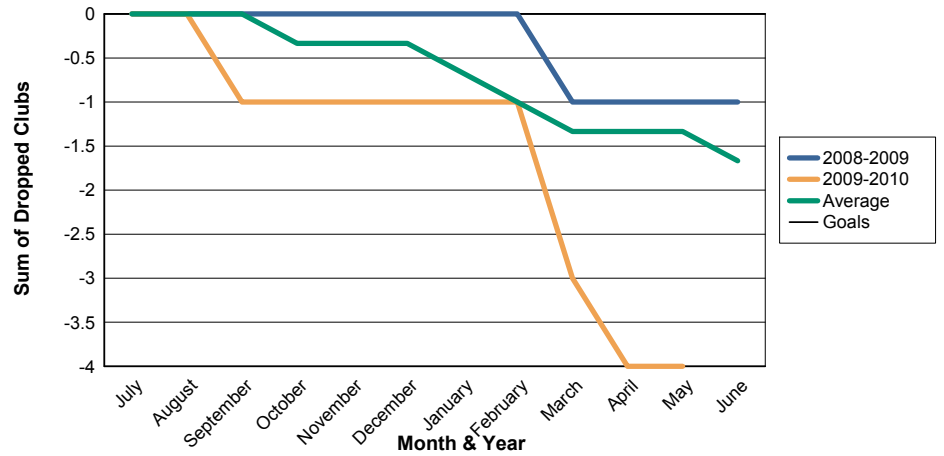

3 Year Comparisons for GMT Constitutional Area 6

By GMT District

As of May 2010

Sum of New Clubs/ Month & Year

For District 324D6

Sum of Dropped Clubs/ Month & Year

For District 324D6

Sum of Net Clubs/ Month & Year